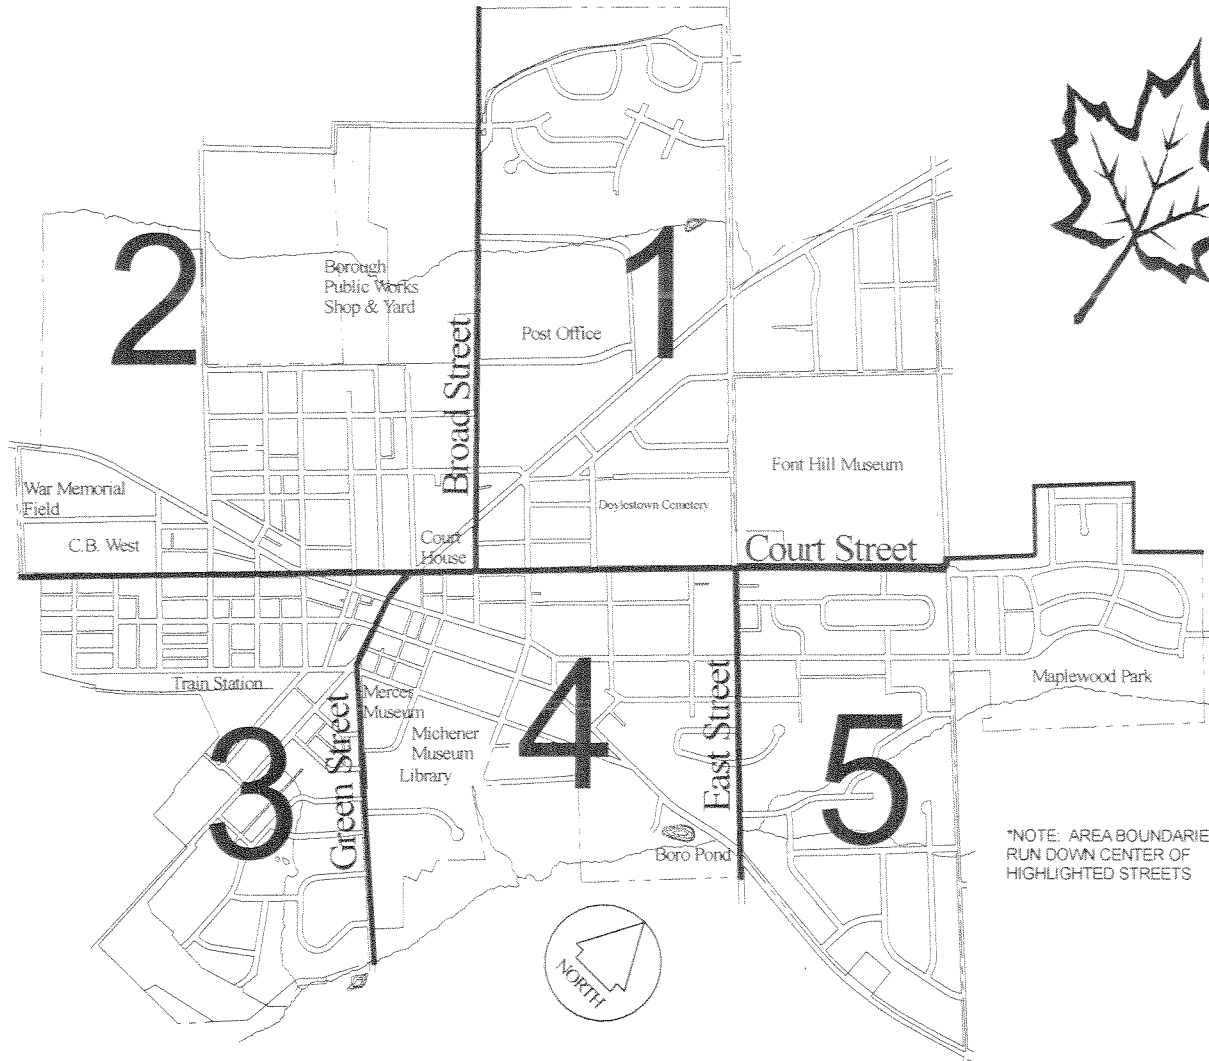

DOYLESTOWN BOROUGH

2007 LEAF COLLECTION SCHEDULE

*NOTE: AREA BOUNDARIES RUN DOWN CENTER OF HIGHLIGHTED STREETS

COLLECTION AREA

WEEKS OF:

1	OCTOBER 15 and NOVEMBER 19
2	OCTOBER 22 and NOVEMBER 26
3	OCTOBER 29 and DECEMBER 3
4	NOVEMBER 5 and DECEMBER 10
5	NOVEMBER 12 and DECEMBER 17

- ONCE SCHEDULED COLLECTIONS ARE COMPLETED NO FURTHER COLLECTIONS WILL TAKE PLACE.
- COLLECTION CAN NOT BE GUARANTEED FOR LEAVES NOT PLACED OUT BY 7:00AM ON MONDAY OF THE COLLECTION WEEK.